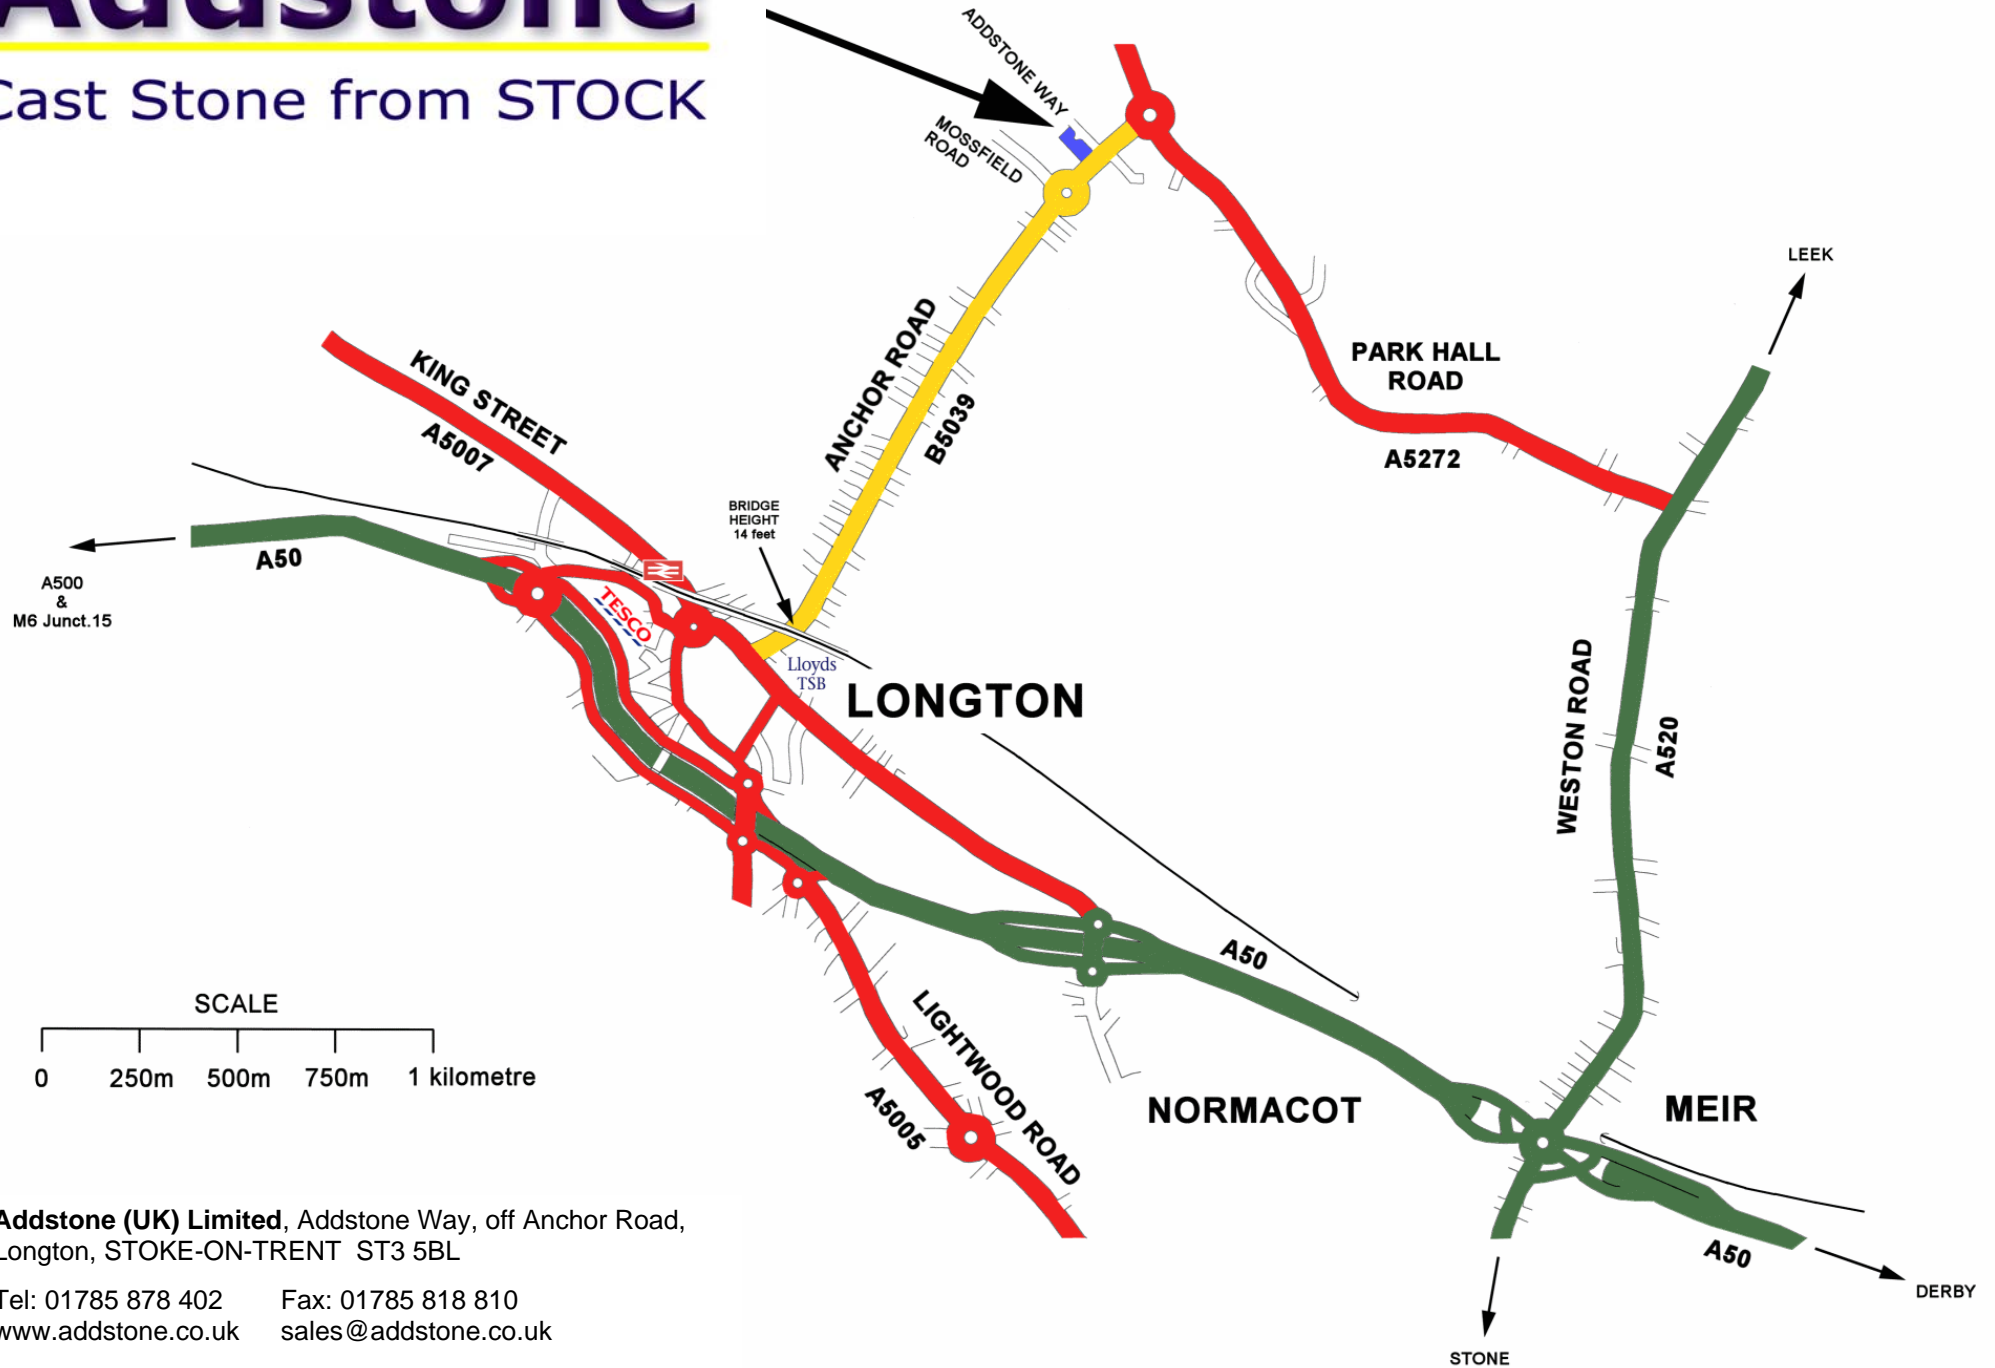

AddstoneTM

Cast Stone from STOCK

Addstone (UK) Limited, Addstone Way, off Anchor Road,
Longton, STOKE-ON-TRENT ST3 5BL

Tel: 01785 878 402
www.addstone.co.uk

Fax: 01785 818 810
sales@addstone.co.uk